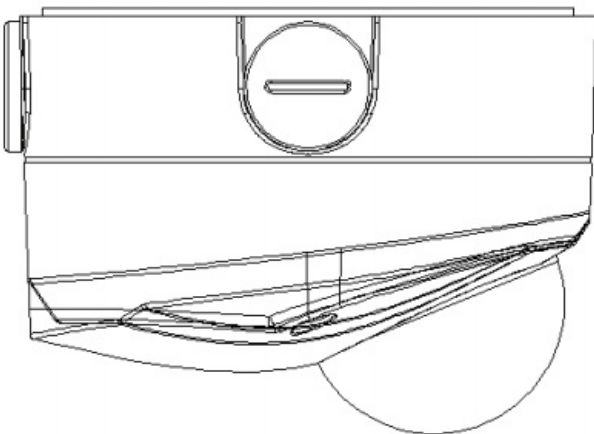

Junction box - INSX139

Material: Aluminum

Dimensions: 108mm x 28.5mm

Color: White

Type of Installation: Wall

Net Weight: 0.16kg

Load Bearing Capacity: 1kg

Applications

Dimensions (mm)